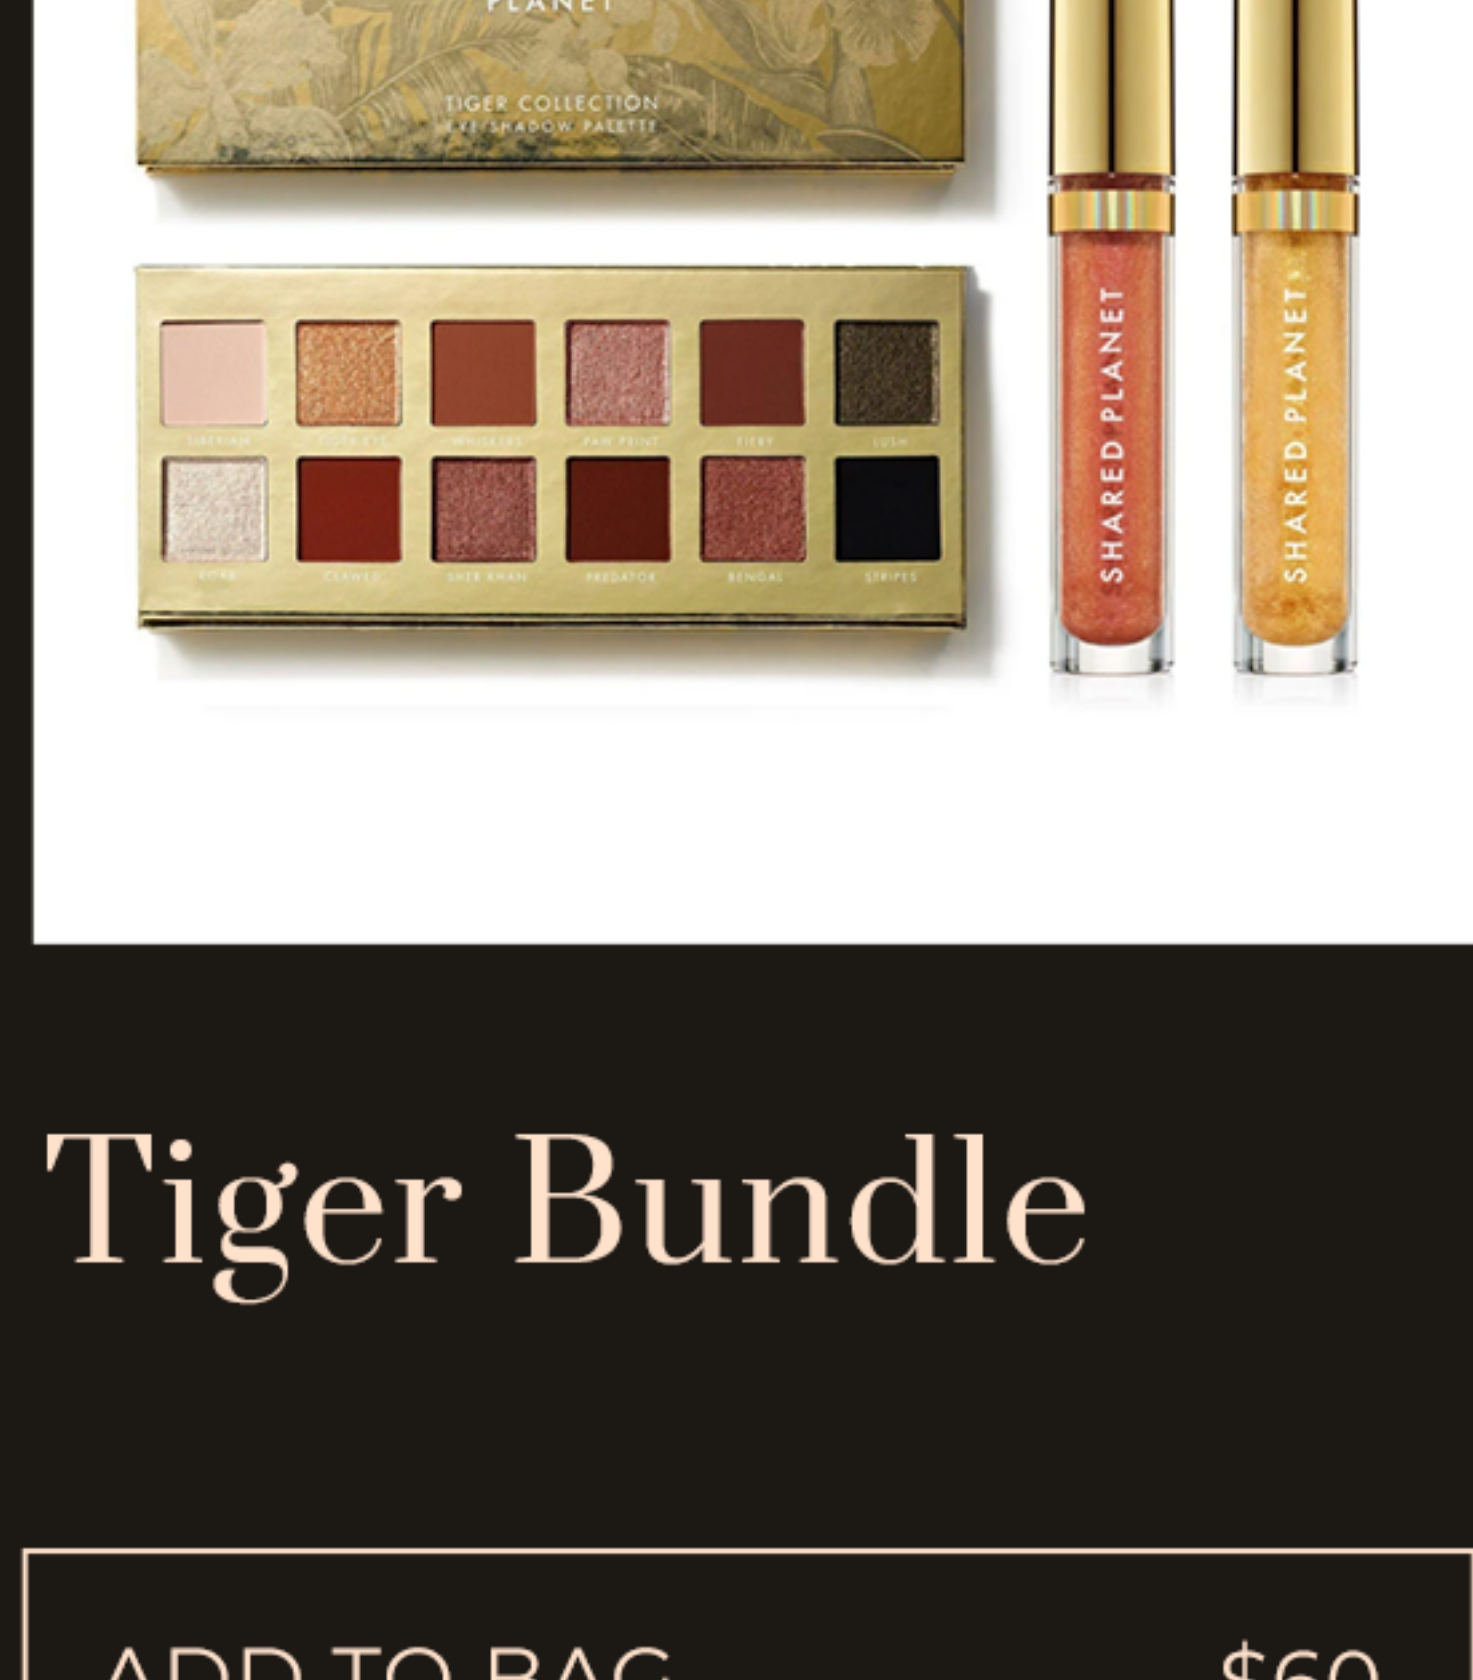

Tiger Eyeshadow Palette

Inspired by the Tiger and its natural habitat.

SHOP NOW

New Arrivals

Tiger Bundle

ADD TO BAG

\$60

Sea Turtle Highlighting Palette

ADD TO BAG

\$44

Lip Gloss Bundle

ADD TO BAG

\$

Polar Bear Lip Gloss

Formulated to complement all skin tones.

SHOP NOW

Animals We Support

Polar Bear

LEARN MORE

Tiger

LEARN MORE

Sea Turtle

LEARN MORE

Tiger Eyeshadow Palette

Inspired by the Tiger and its natural habitat.

[SHOP NOW](#)

New Arrivals

Tiger Bundle

[ADD TO BAG](#) \$60

Polar Bear Lip Gloss

Formulated to complement all skin tones.

[SHOP NOW](#)